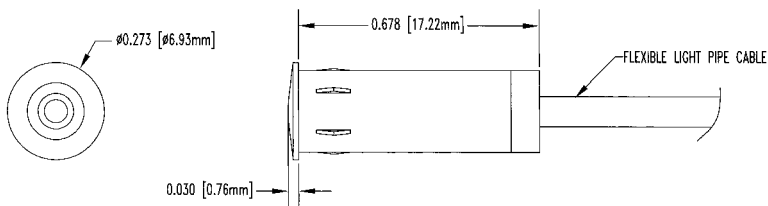

FLP SERIES

Press-Fit Panel Mount Light Pipes For Through-Hole And SMD LEDs

◆ Oval, Square And Round Lens Choices

FLP SERIES

3mm Round Lens Cap Assembly

FLP-5 SERIES

7mm Round Lens Cap Assembly

FLP-0 SERIES

Oval Lens Cap Assembly For Flexible Light Pipe

FLP-R1 SERIES

Rectangular Lens Cap Assembly For Flexible Light Pipe