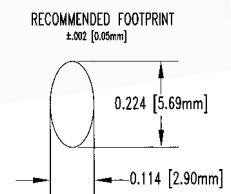

FLP SERIES

Press-Fit Panel Mount Light Pipes For Through-Hole And SMD LEDs

◆ Oval, Square And Round Lens Choices

FLP SERIES

3mm Round Lens Cap Assembly

FLP-5 SERIES

7mm Round Lens Cap Assembly

FLP-0 SERIES

Oval Lens Cap Assembly For Flexible Light Pipe

FLP-R1 SERIES

Rectangular Lens Cap Assembly For Flexible Light Pipe