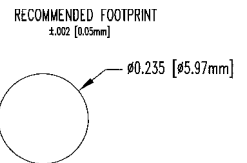

FLP SERIES

Press-Fit Panel Mount Light Pipes For Through-Hole And SMD LEDs

◆ Oval, Square And Round Lens Choices

FLP SERIES

3mm Round Lens Cap Assembly

FLP-5 SERIES

7mm Round Lens Cap Assembly

FLP-0 SERIES