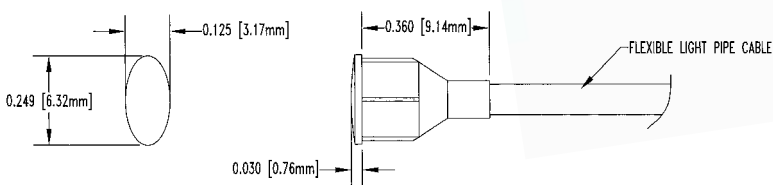

FLP SERIES

Press-Fit Panel Mount Light Pipes For Through-Hole And SMD LEDs

◆ Oval, Square And Round Lens Choices

FLP SERIES

3mm Round Lens Cap Assembly

FLP-5 SERIES

7mm Round Lens Cap Assembly

FLP-0 SERIES

Oval Lens Cap Assembly For Flexible Light Pipe

FLP-R1 SERIES

Rectangular Lens Cap Assembly For Flexible Light Pipe