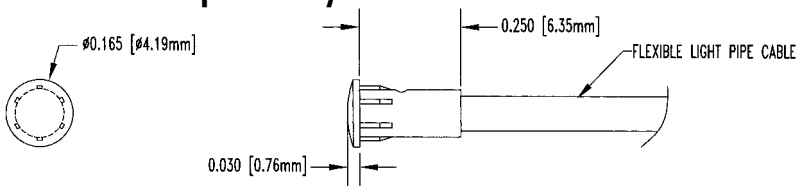

FLP SERIES

Press-Fit Panel Mount Light Pipes For Through-Hole And SMD LEDs

◆ Oval, Square And Round Lens Choices

FLP SERIES

3mm Round Lens Cap Assembly

FLP-5 SERIES

7mm Round Lens Cap Assembly

FLP-0 SERIES

Oval Lens Cap Assembly For Flexible Light Pipe

FLP-R1 SERIES

Rectangular Lens Cap Assembly For Flexible Light Pipe