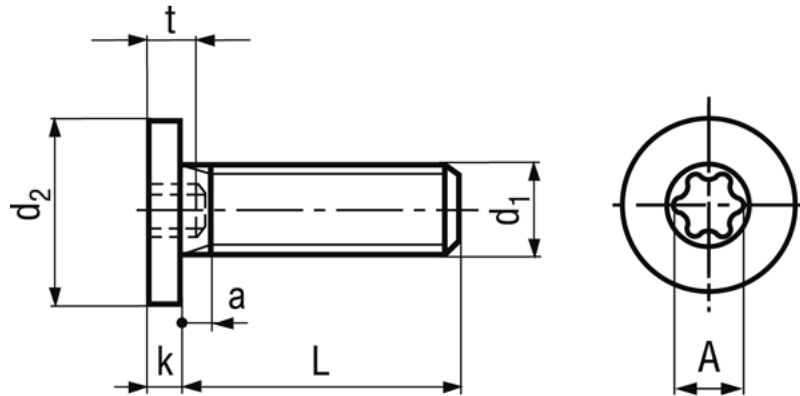

BN 9524Hexalobular socket flat head screws
with special low head

Material	Steel	Quality	~08.8
Surface	zinc plated blue		

Article No. - 3060005

d ₁	M4
L	6
d ₂	8
k max.	1,5
t max.	1,5
a min.	1
a max.	2,1
A~	2,8
c	X10