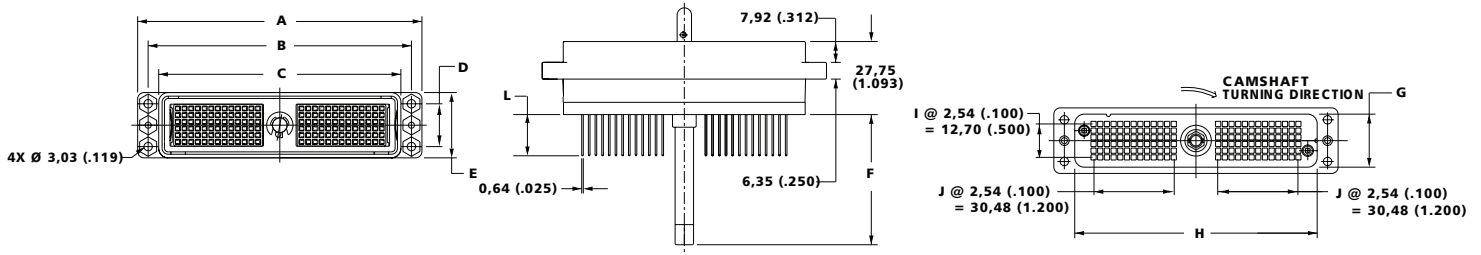

Description	A	B	C	D	E	F	G	H	I	J	L
DL3-60PW4 DL3-60PW4A	65,80 (2.592)	57,91 (2.280)	50,55 (1.992)	11,89 (.468)	24,90 (.981)	34,54 (1.360)	19,94 (.785)	49,02 (1.931)	5 spaces	4 spaces	15,37 (.605)
DL3-60PW6 DL3-60PW6A	65,80 (2.592)	57,91 (2.280)	50,55 (1.992)	11,89 (.468)	24,90 (.981)	34,54 (1.360)	19,94 (.785)	49,02 (1.931)	5 spaces	4 spaces	7,11 (.280)
DL3-60PW9A	65,80 (2.592)	57,91 (2.280)	50,55 (1.992)	11,89 (.468)	24,90 (.981)	34,54 (1.360)	19,94 (.785)	49,02 (1.931)	5 spaces	4 spaces	3,18 (.125)
DL2-96PW4 DL2-96PW4A	65,80 (2.592)	57,91 (2.280)	50,60 (1.994)	19,38 (.763)	28,12 (1.108)	34,54 (1.360)	24,05 (.947)	50,60 (1.994)	7 spaces	6 spaces	15,37 (.605)
DL2-96PW6 DL2-96PW6A	65,80 (2.592)	57,91 (2.280)	50,60 (1.994)	19,38 (.763)	28,12 (1.108)	34,54 (1.360)	24,05 (.947)	50,60 (1.994)	7 spaces	6 spaces	7,11 (.280)
DL2-96PW9A	65,80 (2.592)	57,91 (2.280)	50,60 (1.994)	19,38 (.763)	28,12 (1.108)	34,54 (1.360)	24,05 (.947)	50,60 (1.994)	7 spaces	6 spaces	3,18 (.125)
DL1-156PW4 DL1-156PW4A	108,00 (4.255)	100,03 (3.983)	92,26 (3.631)	16,26 (.640)	24,90 (.981)	50,16 (1.975)	20,10 (.792)	92,10 (3.626)	5 spaces	12 spaces	15,37 (.605)
DL1-156PW6 DL1-156PW6A	108,00 (4.255)	100,03 (3.983)	92,26 (3.631)	16,26 (.640)	24,90 (.981)	50,16 (1.975)	20,10 (.792)	92,10 (3.626)	5 spaces	12 spaces	7,11 (.380)
DL1-156PW9A	108,00 (4.255)	100,03 (3.983)	92,26 (3.631)	16,26 (.640)	24,90 (.981)	50,16 (1.975)	20,10 (.792)	92,10 (3.626)	5 spaces	12 spaces	3,18 (.125)
DL5-260PW4 DL5-260PW4A	108,00 (4.255)	100,03 (3.983)	92,26 (3.631)	26,00 (1.024)	35,00 (1.378)	49,61 (1.953)	30,30 (1.193)	92,10 (3.626)	9 spaces	12 spaces	15,37 (.604)
DL5-260PW6 DL5-260PW6A	108,00 (4.255)	100,03 (3.983)	92,26 (3.631)	26,00 (1.024)	35,00 (1.378)	49,61 (1.953)	30,30 (1.193)	92,10 (3.626)	9 spaces	12 spaces	7,11 (.280)
DL5-260PW9A	108,00 (4.255)	100,03 (3.983)	92,26 (3.631)	26,00 (1.024)	35,00 (1.378)	49,61 (1.953)	30,30 (1.193)	92,10 (3.626)	9 spaces	12 spaces	3,18 (.125)

Notes:
Front removable 0,64 (0.025) square posts 2,54 (0.100) Centers.
1 space at 2,54 (0.100)

Dimensions shown in mm (inch)
Specifications and dimensions subject to change

www.ittcannon.com