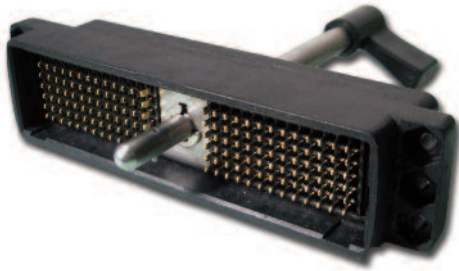

Cannon ZIF Connectors

DL - Plastic Body - Square / Wrap Post Contacts

Plug

- Order Actuating Handle Kit sold separately, see page 44.
- For contact cavity arrangements see pages 69-70.
- For panel cutout and mounting hole pattern, see page 66.
- For PC hole pattern, see pages 59-61.