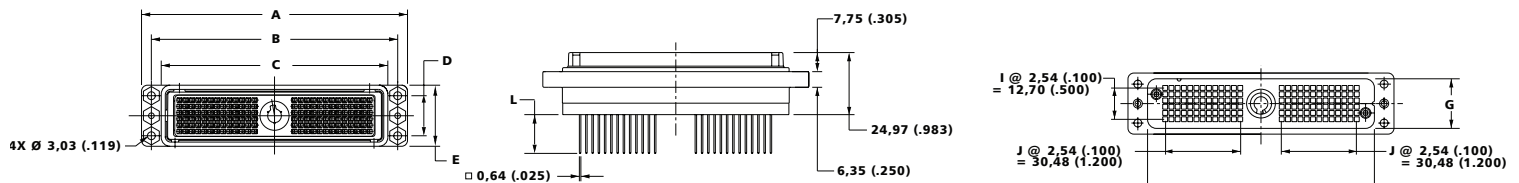

Description	A	B	C	D	E	G	H	I	J	L
DL3-60RW4 DL3-60RW4B	65,80 (2.592)	57,91 (2.280)	50,50 (1.988)	11,89 (.466)	24,90 (.980)	19,94 (.785)	49,02 (1.931)	5 spaces	4 spaces	15,37 (.605)
DL3-60RW6 DL3-60RW6B	65,80 (2.592)	57,91 (2.280)	50,50 (1.988)	11,89 (.466)	24,90 (1.360)	19,94 (.785)	49,02 (1.931)	5 spaces	4 spaces	7,11 (.280)
DL3-60RW9B	65,80 (2.592)	57,91 (2.280)	50,50 (1.988)	11,89 (.466)	24,90 (1.360)	19,94 (.785)	49,02 (1.931)	5 spaces	4 spaces	3,18 (.125)
DL2-96TW4 DL2-96RW4B	65,80 (2.592)	57,91 (2.280)	50,60 (1.994)	19,38 (.763)	28,12 (1.108)	24,05 (.947)	50,60 (1.994)	7 spaces	6 spaces	15,37 (.605)
DL2-96RW6 DL2-96RW6B	65,80 (2.592)	57,91 (2.280)	50,60 (1.994)	19,38 (.763)	28,12 (1.108)	24,05 (.947)	50,60 (1.994)	7 spaces	6 spaces	7,11 (.280)
DL2-96RW9B	65,80 (2.592)	57,91 (2.280)	50,60 (1.994)	19,38 (.763)	28,12 (1.108)	24,05 (.947)	50,60 (1.994)	7 spaces	6 spaces	3,18 (.125)
DL1-156RW4 DL1-156RW4B	108,00 (4.255)	100,03 (3.983)	92,00 (3.622)	16,26 (.640)	24,90 (.980)	20,10 (.792)	92,10 (3.626)	5 spaces	12 spaces	15,37 (.605)
DL1-156RW6 DL1-156RW6B	108,00 (4.255)	100,03 (3.983)	92,00 (3.622)	16,26 (.640)	24,90 (.980)	20,10 (.792)	92,10 (3.626)	5 spaces	12 spaces	7,11 (.380)
DL1-156RW9B	108,00 (4.255)	100,03 (3.983)	92,00 (3.622)	16,26 (.640)	24,90 (.980)	20,10 (.792)	92,10 (3.626)	5 spaces	12 spaces	3,18 (.125)
DL5-260RW4 DL5-260RW4B	108,00 (4.255)	100,03 (3.983)	92,00 (3.622)	26,00 (1.024)	35,00 (1.378)	30,30 (1.193)	92,10 (3.626)	9 spaces	12 spaces	15,37 (.604)
DL5-260RW6 DL5-260RW6B	108,00 (4.255)	100,03 (3.983)	92,00 (3.622)	26,00 (1.024)	35,00 (1.378)	30,30 (1.193)	92,10 (3.626)	9 spaces	12 spaces	7,11 (.280)
DL5-260RW9B	108,00 (4.255)	100,03 (3.983)	92,00 (3.622)	26,00 (1.024)	35,00 (1.378)	30,30 (1.193)	92,10 (3.626)	9 spaces	12 spaces	3,18 (.125)

Notes:

Front removable 0,64 (0.025) square posts 2,54 (0.100) Centers.

1 space at 2,54 (0.100)

Dimensions shown in mm (inch)
Specifications and dimensions subject to change

www.ittcannon.com