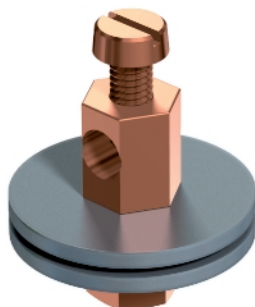

## Earthing terminal for fastening on earthing strap

CE

- For use in bathtubs or shower lites etc.
- Connection option: conductors to 16 mm<sup>2</sup>
- Clamping element with threaded connection M6, 1 hexagonal nut M6, 1 serrated dimension washer and 1 cylinder screw M5 x 8
- Clamping element, nut and screws from copper-plated brass
- Serrated washer from stainless steel; 2 washers from galvanised steel