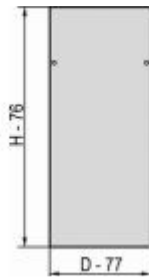

## Side panel

H = 1798, D = 800

Product illustrations are exemplary illustrations and can deviate from supplied products.

Part no.: 21117-171

### Technical Information:

Colour	For cabinet height	For cabinet height	For cabinet depth
RAL 7035	38 U	1798 mm	800 mm

### Delivery comprises:

Item	Qty	Description
1	2	Side panel, St, 1 mm, fixing with 2 side panel catches