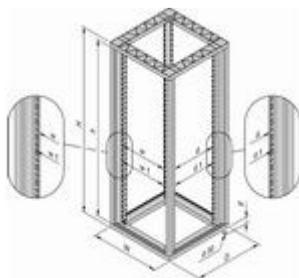

Depth

Cabinet depth	Upright dimension	Bolt-on distance	Distance between feet	
D	c	d	d1	d2
mm	mm	mm	mm	mm
800	680	582	596	644

Add to basket

Part no.: 22117-776

**Features:**

- screw fixed, frame Al die-cast, uprights Al extrusion
- Finish: RAL 7021

**Technical Information:**

Height	Height	Width	Depth
38 U	1798 mm	600 mm	800 mm

**Delivery comprises:** assembled

Item	Qty	Description
1	2	Frame, Al die-cast
2	4	Uprights Al extrusion

Height

H with feet	H without feet	Useable height h
mm	mm	U mm
1798	1789	38 1690.5

Width

Cabinet width	Upright distance	Bolt-on dimension	Distance between feet
W	w	w1	w2
mm	mm	mm	mm
600	451	465	412

Depth

Cabinet depth	Upright distance	Bolt-on dimension	Distance between feet	
D	c	d	d1	d2
mm	mm	mm	mm	mm
800	680	582	596	612

19" upright eurorack, recessed 60 mm

Product illustrations are exemplary illustrations and can deviate from supplied products.