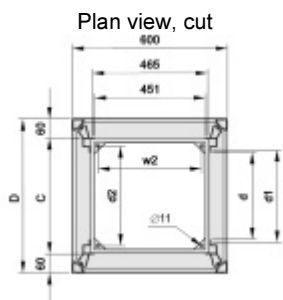

## 19" frame

Height

H with feet	H without feet	Useable height h
mm	mm	U mm
1798	1789	38 1690.5

Width

Cabinet width	Upright distance	Bolt-on dimension	Distance between feet
W	w	w1	w2
mm	mm	mm	mm
600	451	465	502

Depth

Cabinet depth	Upright dimension	Bolt-on distance	Distance between feet	
D	c	d	d1	d2
mm	mm	mm	mm	mm
800	680	582	596	644

Add to basket

Part no.: 22117-776

**Features:**

- screw fixed, frame Al die-cast, uprights Al extrusion
- Finish: RAL 7021

**Technical Information:**

Height	Height	Width	Depth
38 U	1798 mm	600 mm	800 mm

**Delivery comprises:** assembled

Item	Qty	Description
1	2	Frame, Al die-cast
2	4	Uprights Al extrusion

Height

H with feet	H without feet	Useable height h
mm	mm	U mm
1798	1789	38 1690.5

Width

Cabinet width	Upright distance	Bolt-on dimension	Distance between feet
W	w	w1	w2
mm	mm	mm	mm
600	451	465	412

Depth

Cabinet depth	Upright distance	Bolt-on dimension	Distance between feet	
D	c	d	d1	d2
mm	mm	mm	mm	mm
800	680	582	596	612