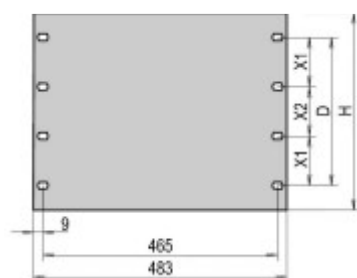

## 19" front panels

Product illustrations are exemplary illustrations and can deviate from supplied products.

**Part no.:** 30118-302

**Features:**

- Colour RAL 7035 (light grey)
- 3 mm thick

Add to basket

**Technical Information:**

| Description    | Height | H        | D       | X1 | X2 | Mounting holes |
|----------------|--------|----------|---------|----|----|----------------|
| 3 mm, RAL 7035 | 3 U    | 132.5 mm | 57.1 mm |    |    | 4 pieces       |

**Delivery comprises:**

| Item | Qty | Description                         |
|------|-----|-------------------------------------|
| 1    | 1   | 19" front panel, Al, 3 mm, RAL 7035 |

**Note:**

- Please order 19" assembly kit separately